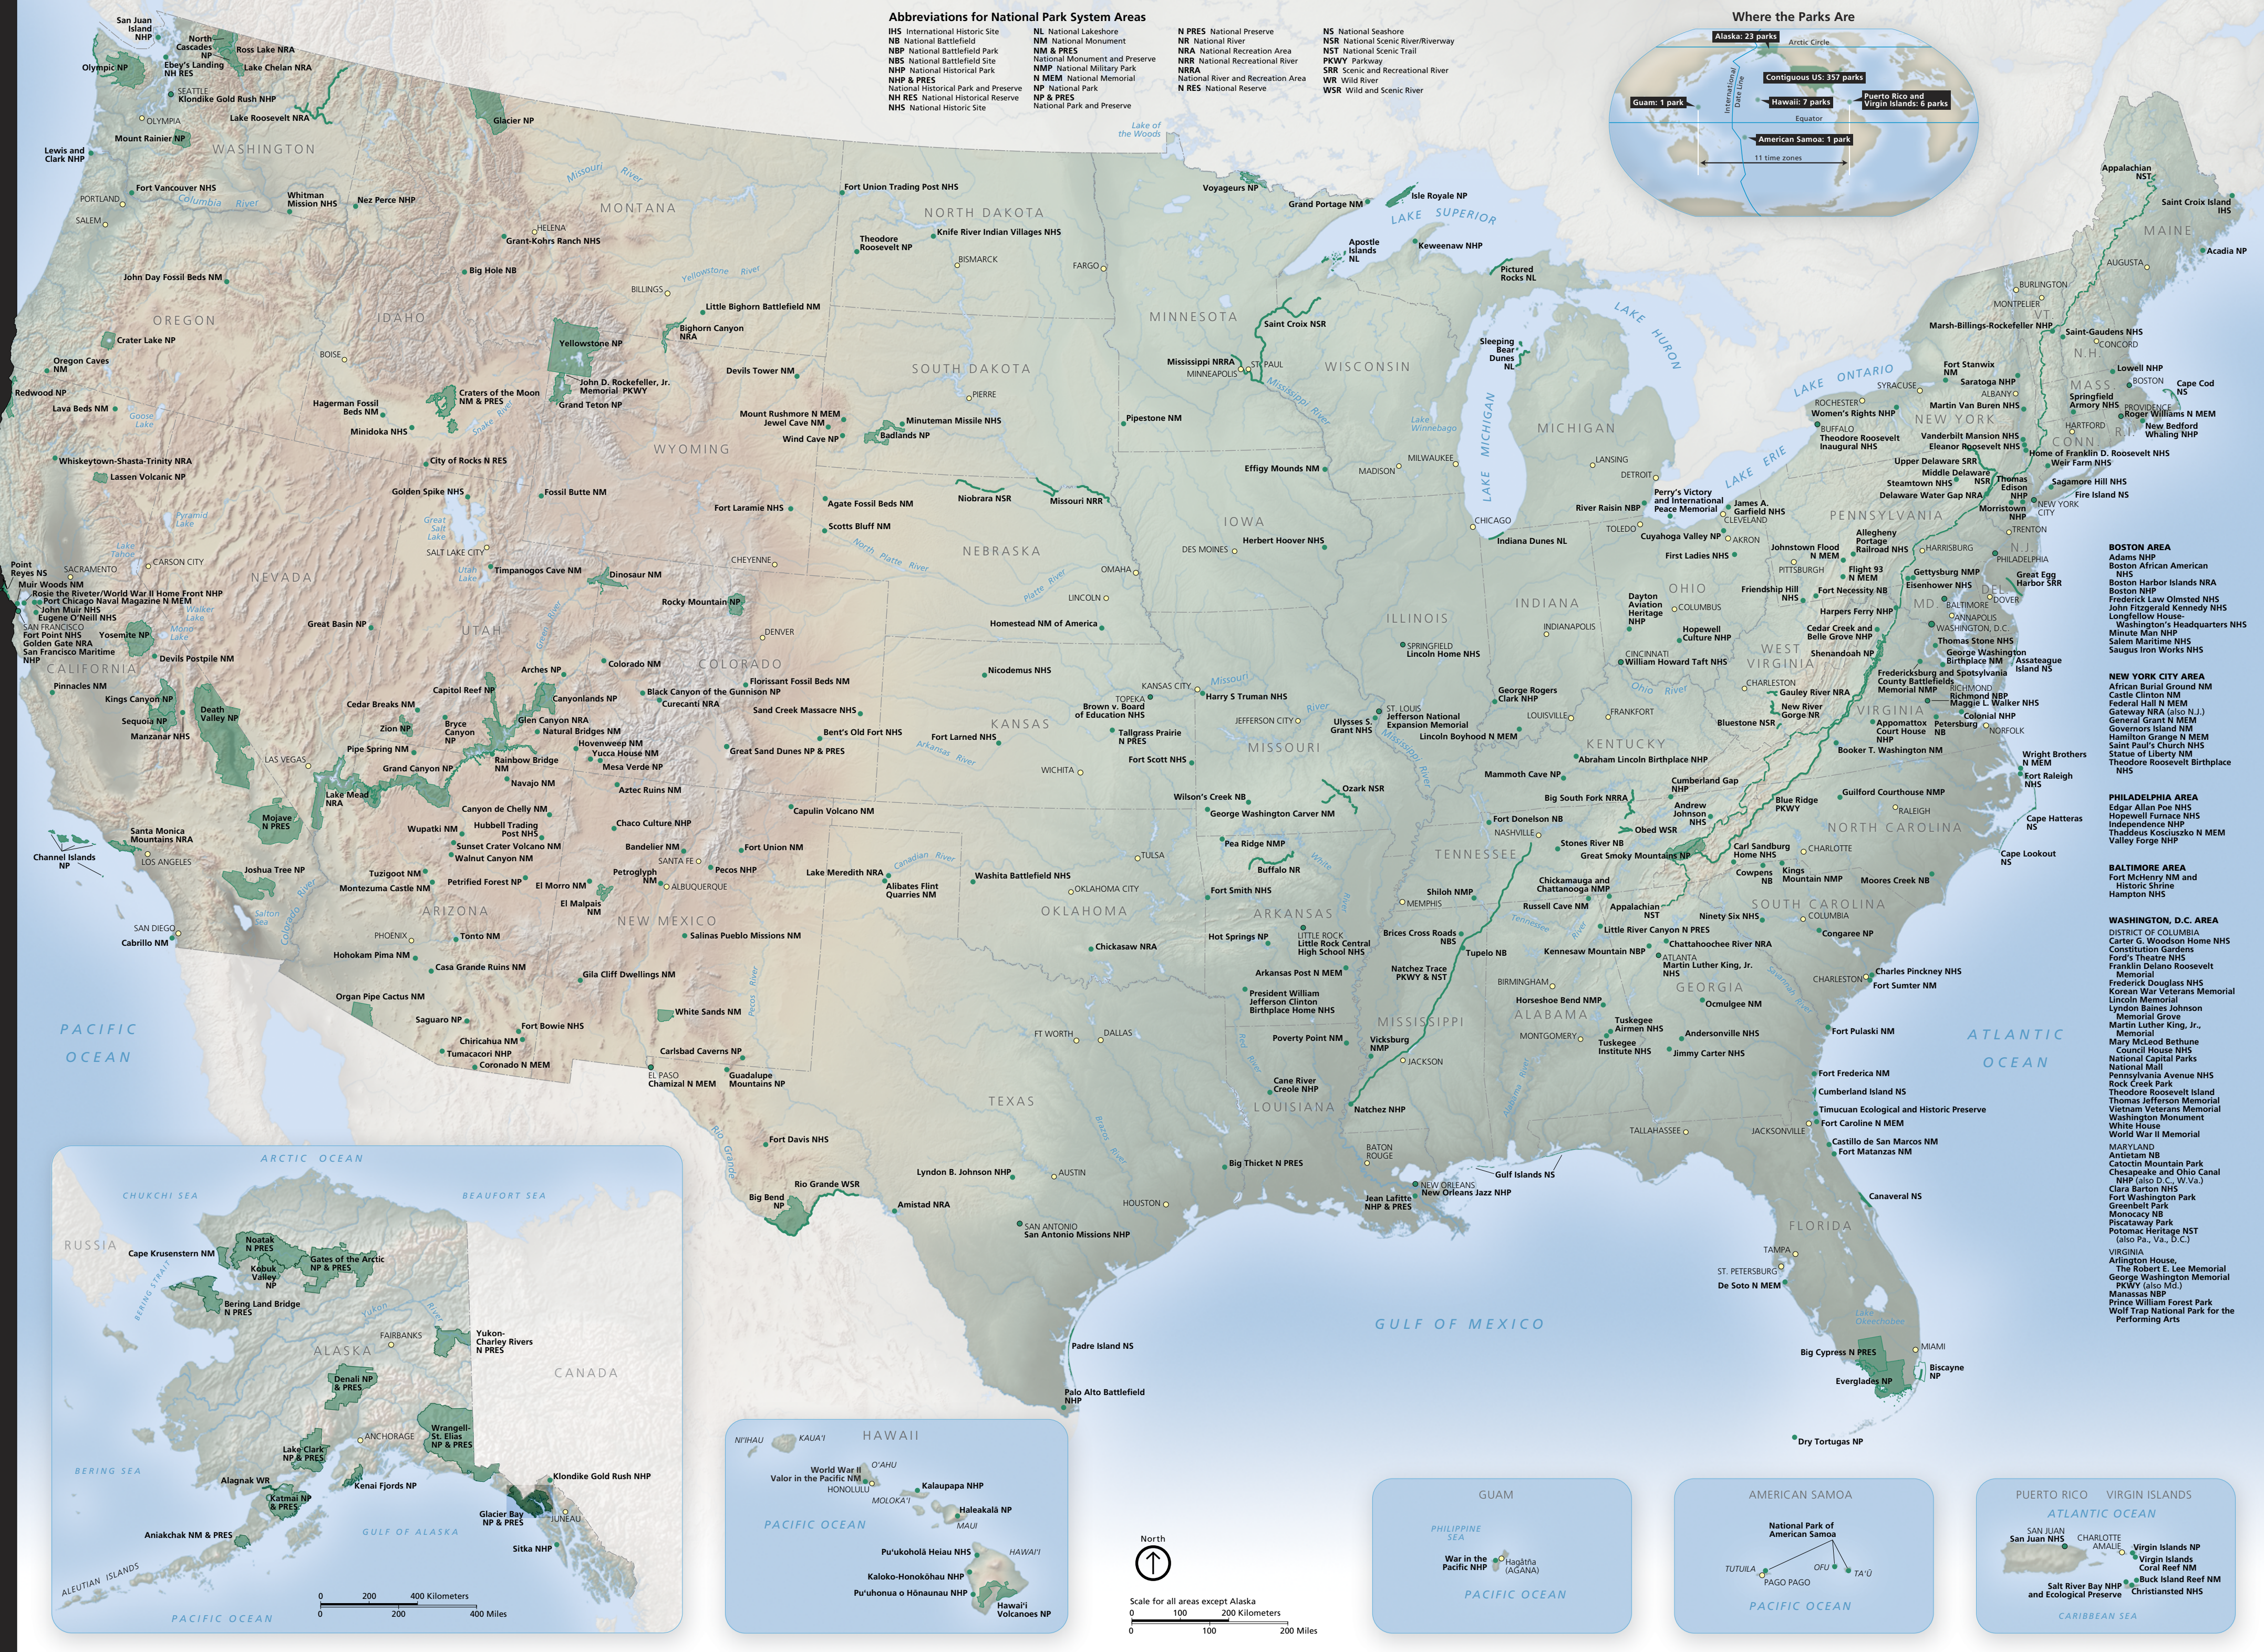

Abbreviations for National Park System Areas

Where the Parks Are

1. **BALTIMORE AREA**
   Fort Mifflin NHS
   Historic Shrine
   Hampton NHS

1. **MARYLAND**
   Antietam NB
   Catoctin Mountain Park
   Chesapeake and Ohio Canal NHP (also D.C., W.Va.)
   Clara Barton NHS
   Fort Washington Park
   Greenbelt Park
   Monocacy NB
   Piscataway Park
   Potomac Heritage NST (also Pa., Va., D.C.)
2. **VIRGINIA**
   Arlington House, The Robert E. Lee Memorial
   George Washington Memorial PKWY (also Md.)
   Manassas NBP
   Prince William Forest Park
   Wolf Trap National Park for the Performing Arts

Scale for all areas except Alaska
0 100 200 Kilometers
0 100 200 Miles