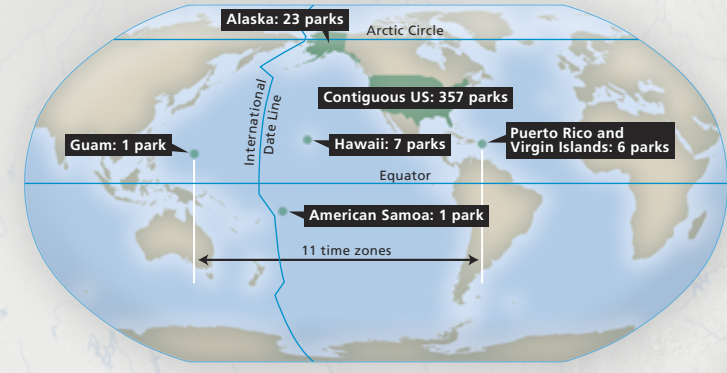

Abbreviations for National Park System Areas

Where the Parks Are

1. **BALTIMORE AREA**
   Fort Mifflin NHS
   Historic Shrine
   Hampton NHS

1. **MARYLAND**
   Antietam NB
   Catoctin Mountain Park
   Chesapeake and Ohio Canal NHP (also D.C., W.Va.)
   Clara Barton NHS
   Fort Washington Park
   Greenbelt Park
   Monocacy NB
   Piscataway Park
   Potomac Heritage NST (also Pa., Va., D.C.)
2. **VIRGINIA**
   Arlington House, The Robert E. Lee Memorial
   George Washington Memorial PKWY (also Md.)
   Manassas NBP
   Prince William Forest Park
   Wolf Trap National Park for the Performing Arts

Scale for all areas except Alaska
0 100 200 Kilometers
0 100 200 Miles